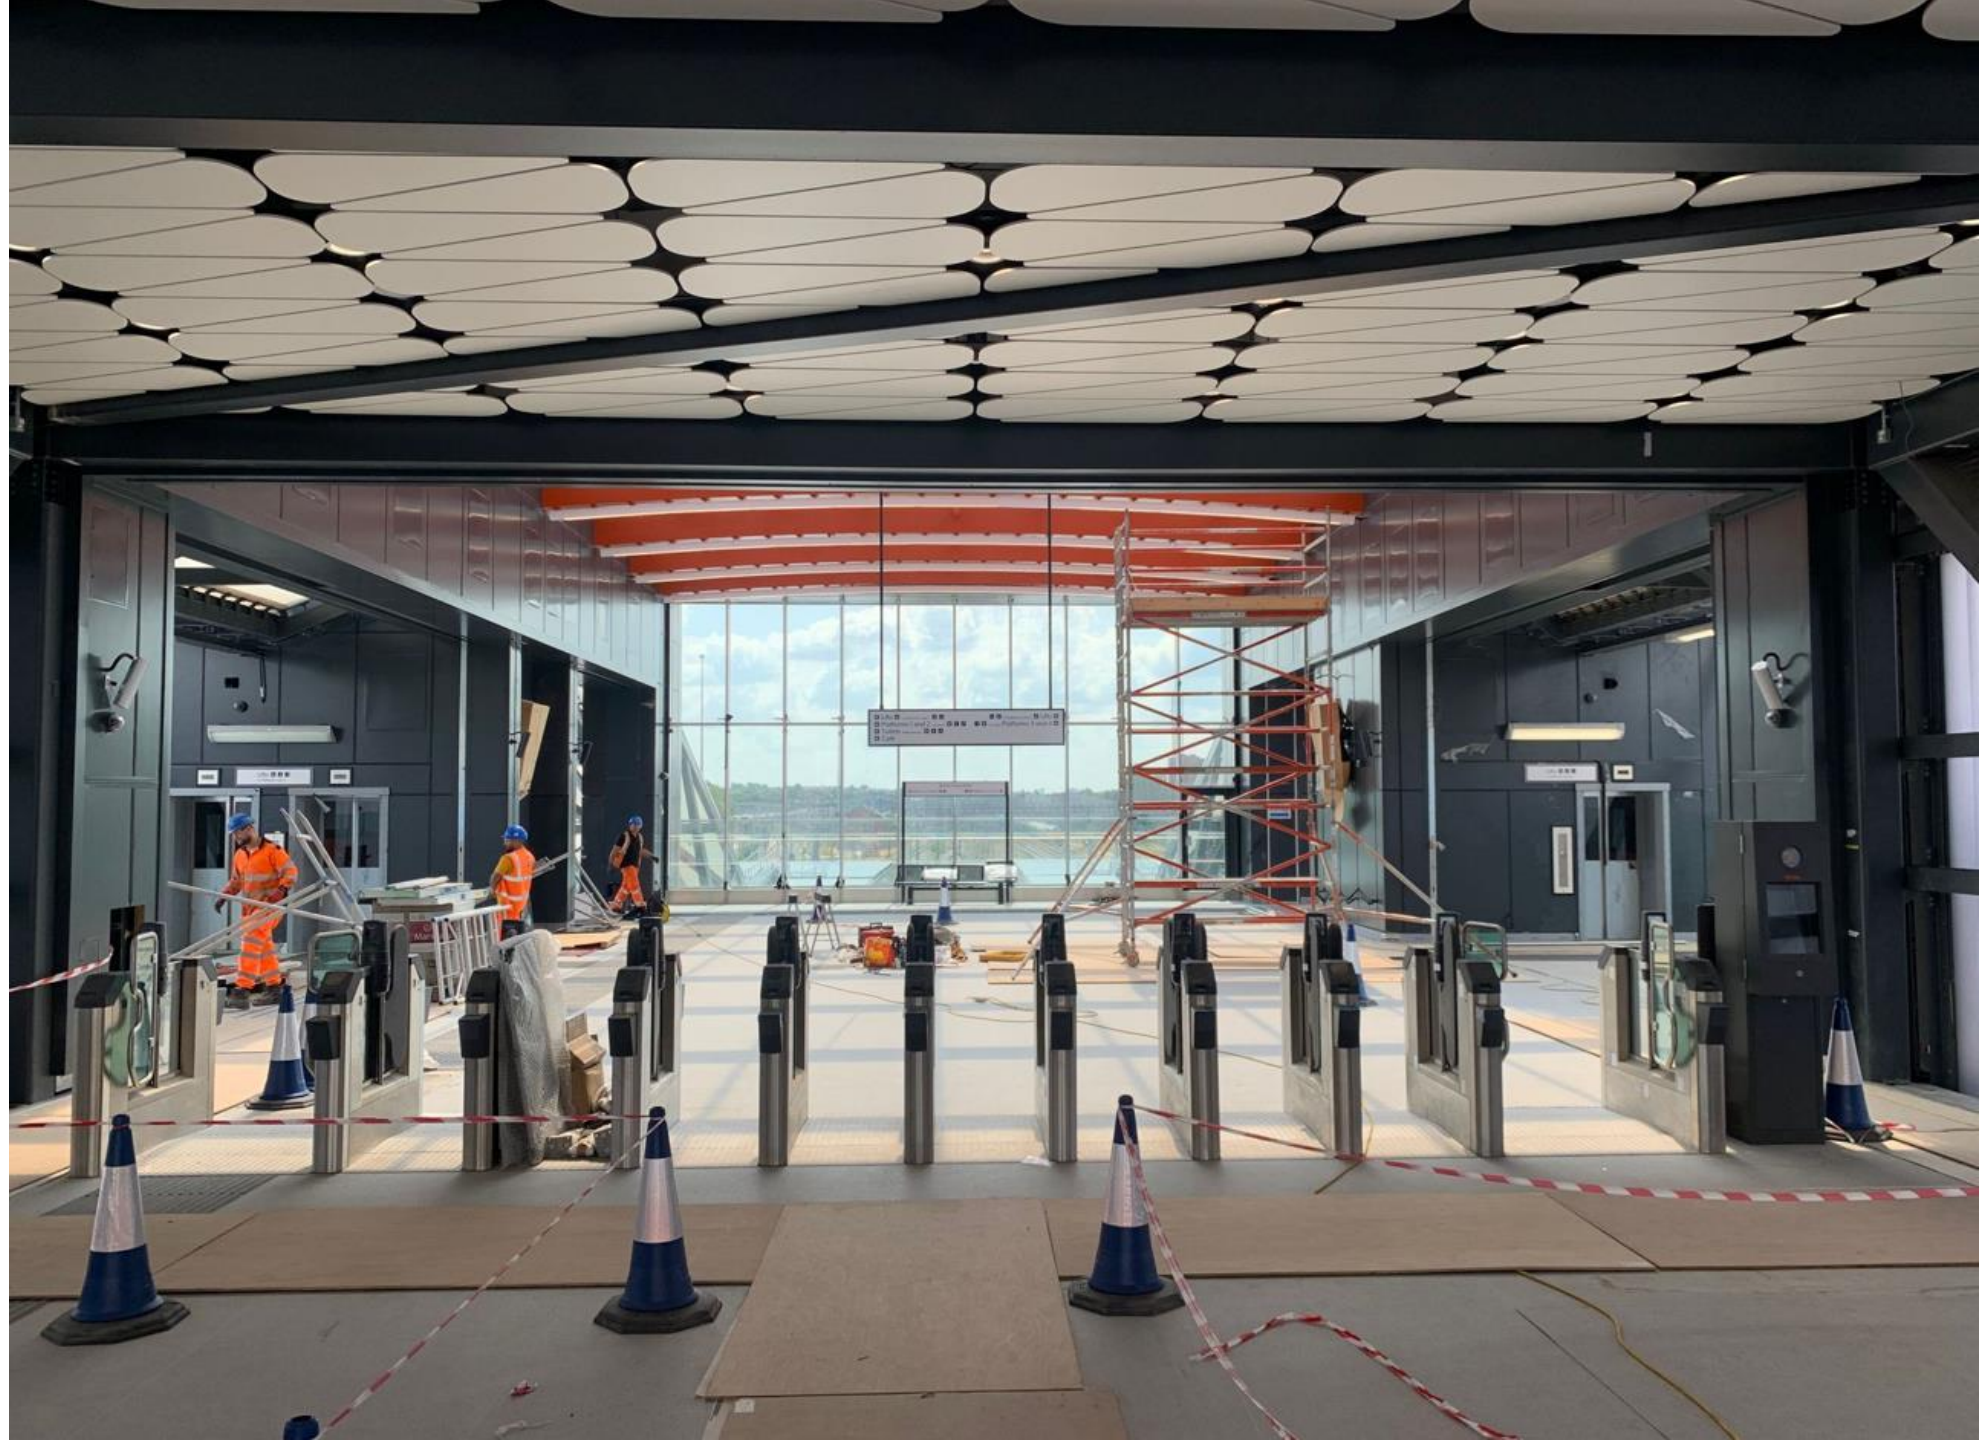

□ Lifts □ Platforms 1 and 2 □ Toilets □ Cafe
□ Platforms 1 and 2 □ Toilets □ Cafe
□ Platforms 3 and 4 □ Lifts □ Toilets □ Cafe

halls

Café ↑
Lifts ↑
Toilets ↑

FOURWAY

BESTWAY

ThamesLink

S.W.L. 300 KG

GROUND