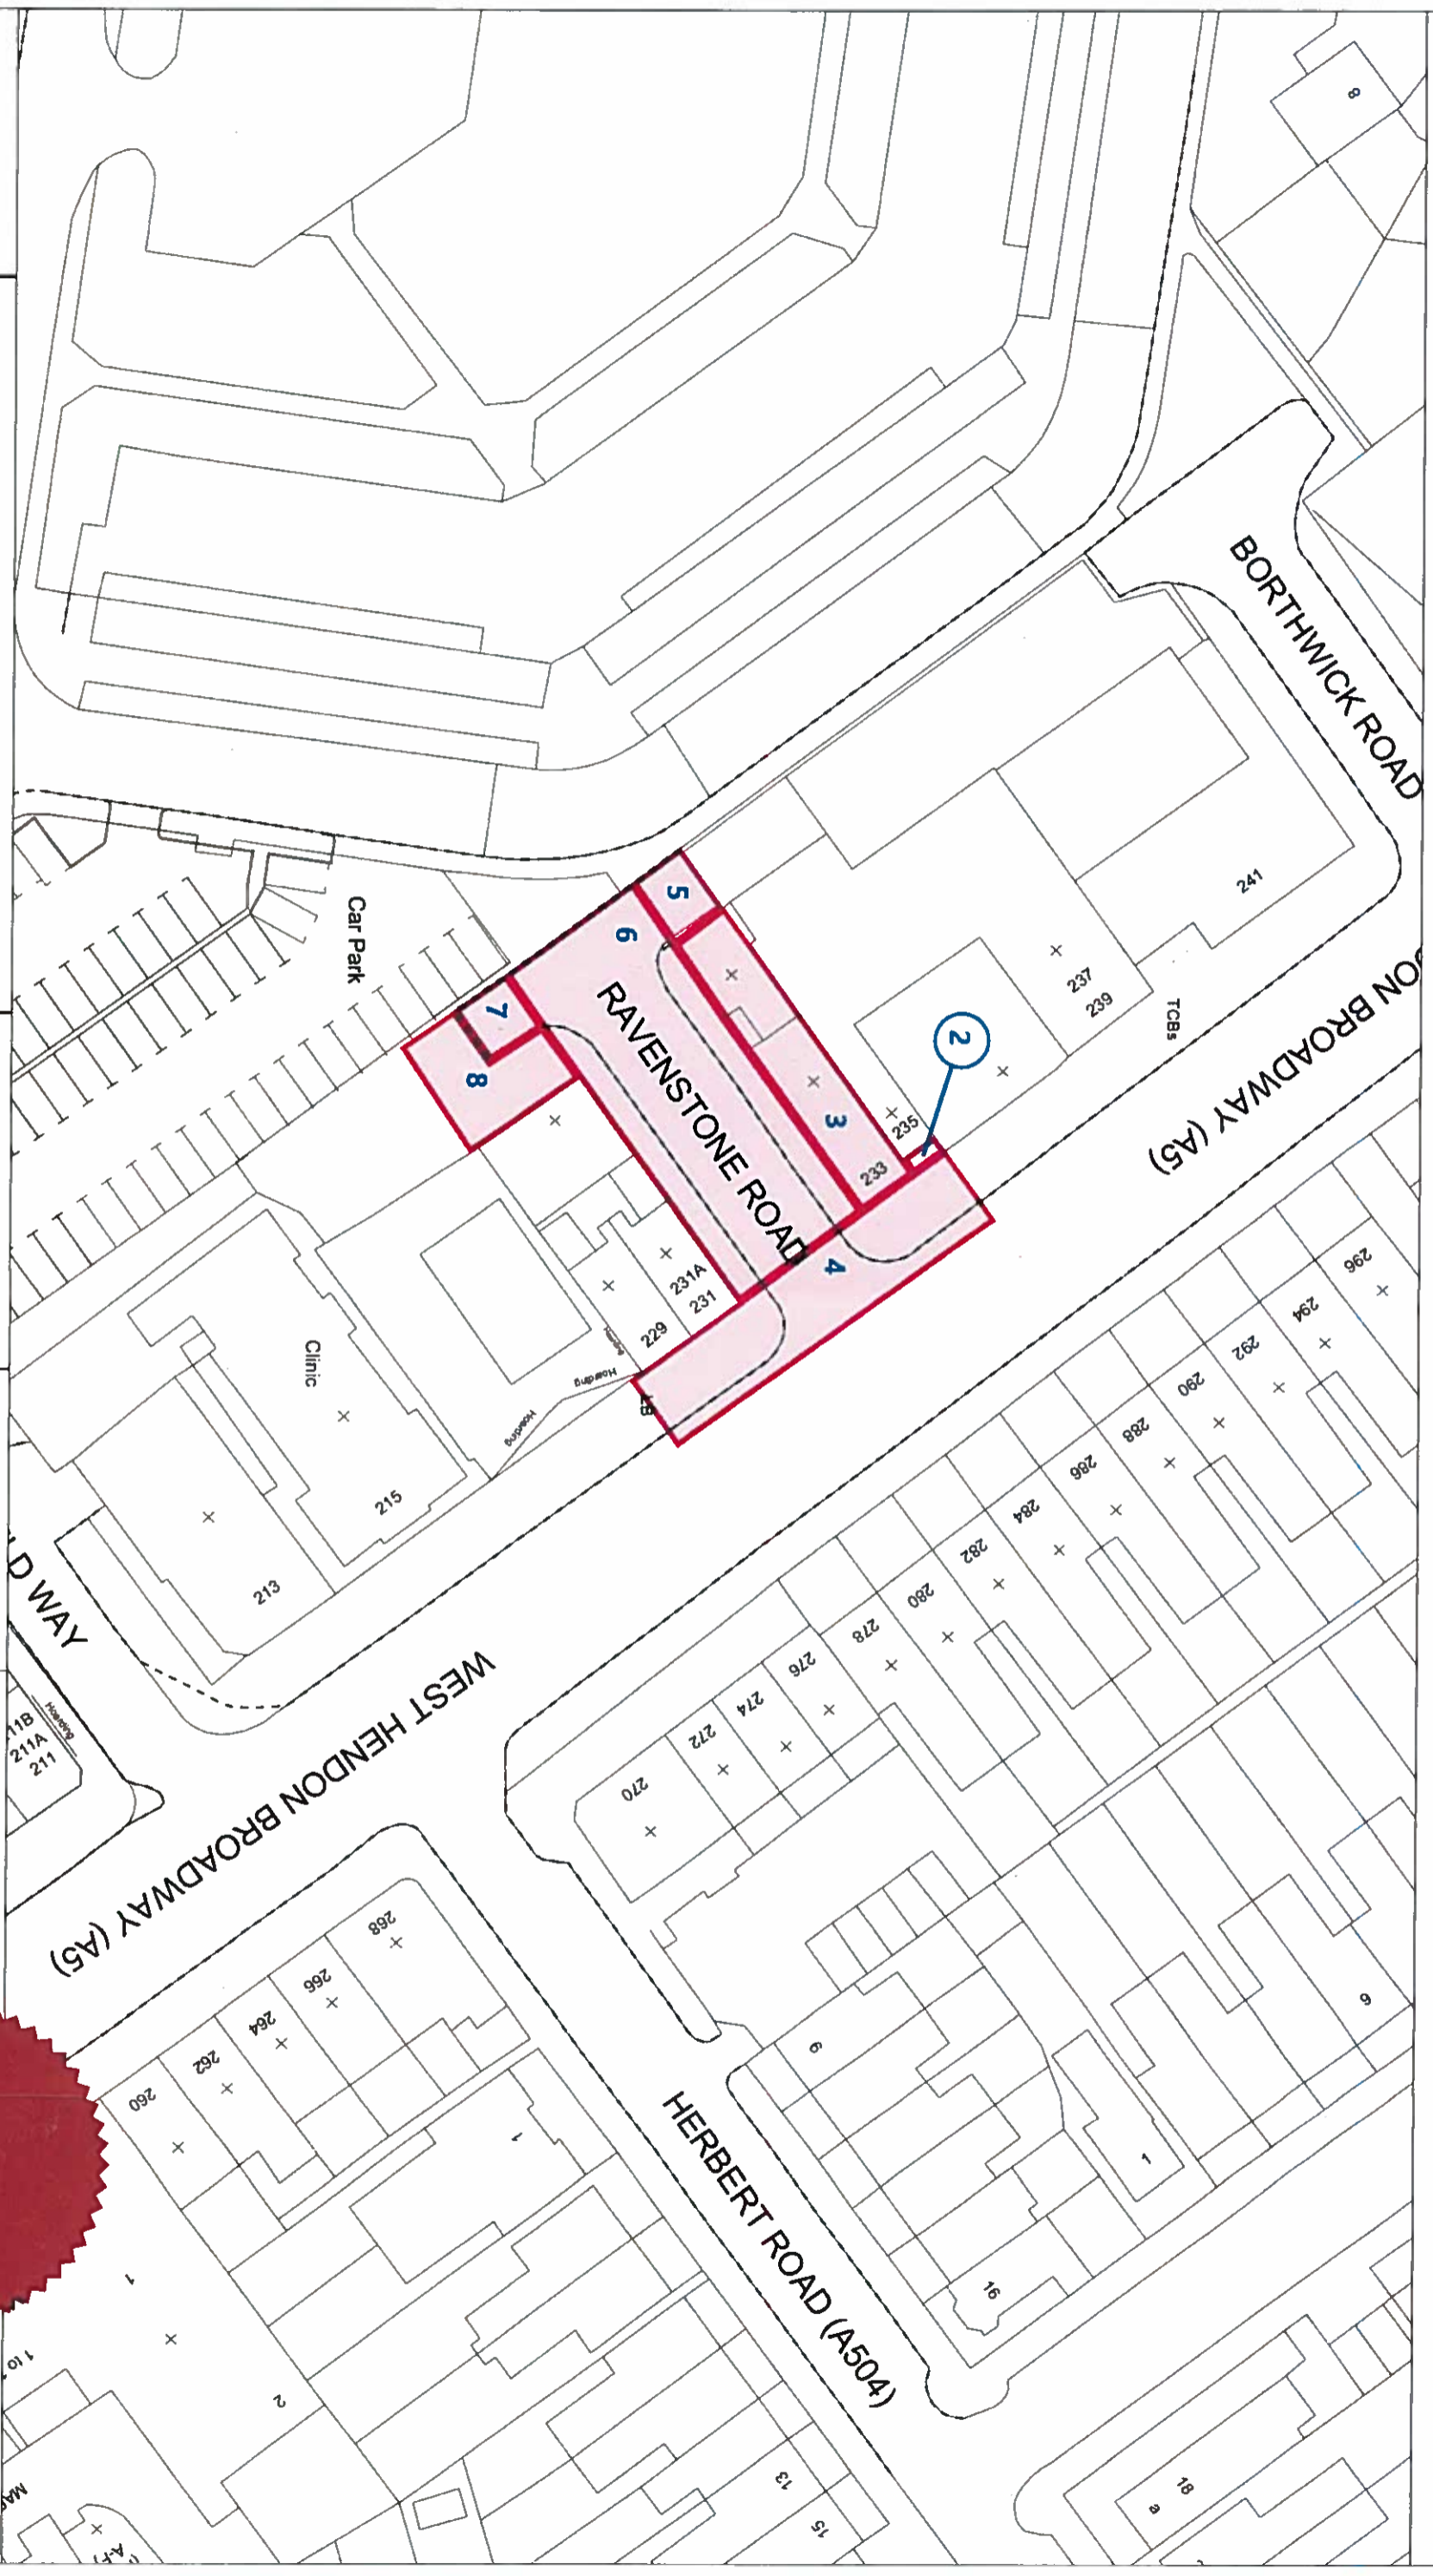

The London Borough of Barnet (West Hendon Major Highway Works) Compulsory Purchase Order (No. 2a) 2016
 GENERAL VESTING DECLARATION No.5

Version 1
 Date: 27/02/2016
 LRS

This map is based upon Ordnance Survey material with the permission of Ordnance Survey. The Office of the Chief Surveyor, London Borough of Tower Hamlets 100015208

KEY:
 Land to be Acquired

THE COMMON SEAL OF THE MAYOR AND BURGESSSES OF THE LONDON BOROUGH OF BARNET WAS HERETO AFFIXED IN THE PRESENCE OF
 (AUTHORISED SIGNATORY)
 DATED THIS 28th day of February 2016