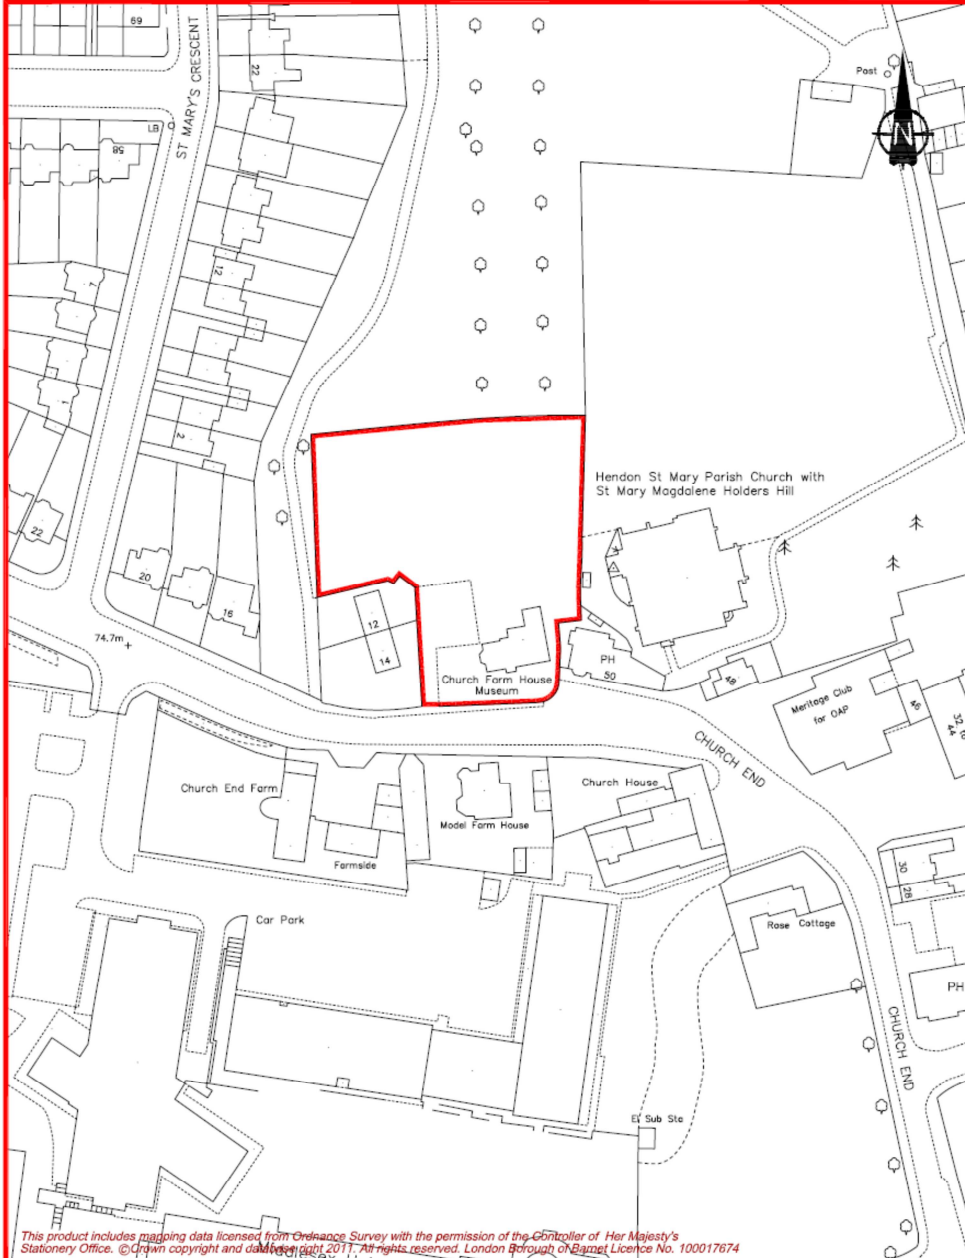

Appendix 1 – Plan No: 24323

Initiated by S.E.	SCHEME: CHURCH FARM HOUSE MUSEUM, GREYHOUND HILL, NW4	Craig Cooper, Commercial Director.		
Drawn by K.E.B.	TITLE: SITE PLAN	London Borough of Barnet, North London Business Park, Oakleigh Road South, New Southgate, London, N11 1NP, Tel. 020 8359 2000		DRAWING No.
Checked by S.E.				
Date 06/07/11	Scales 1:1250		24323